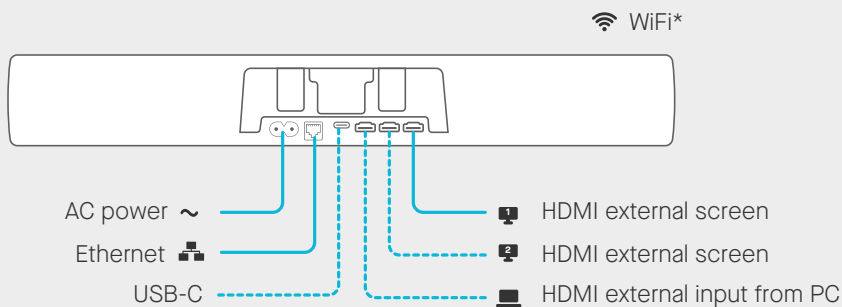

* Supported in future software update