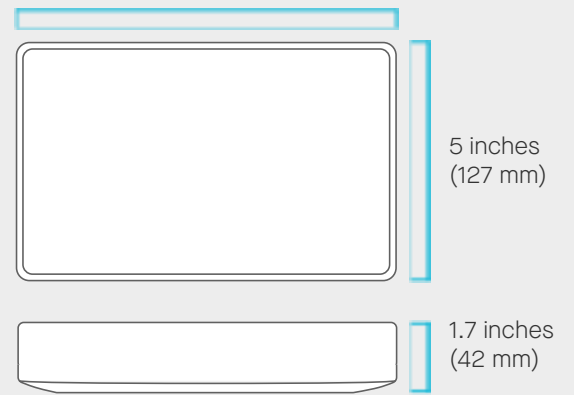

Neat Bar

- Camera & system LED
- Accelerometer
- Secure boot
- Zoom Rooms software
- Table stand, wall mount and screen mounting hardware
- Sensors for temperature, humidity, CO2 and VOC*

- 4x digital zoom
- 4056*3040 (12mp) capture resolution
- 120 degrees horizontal field of view
- People video resolution: Up to 1080p / 30fps
- Content video resolution: 720p/60 fps, 1080p / 30fps
- Hardware accelerated video encode and decode
- Automatic people framing*

- 3 sensor mics
- 5 microphones angled in an end-fire array
- Dedicated wide-angle ultrasonic tweeter
- Beamforming
- Echo cancellation
- Noise suppression

7.8 inches (198 mm)