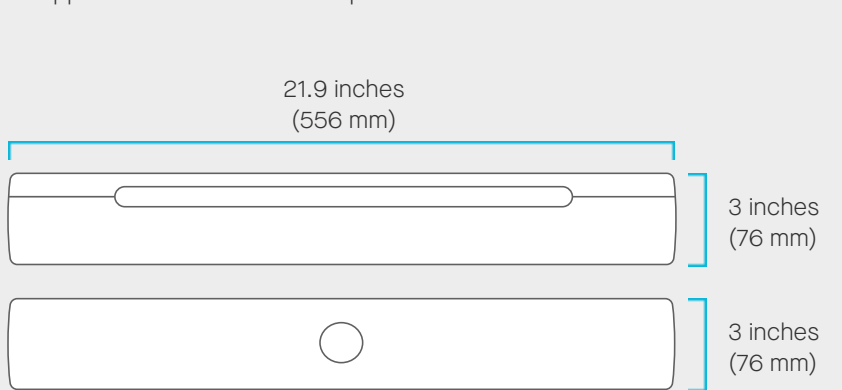

* Supported in future software update