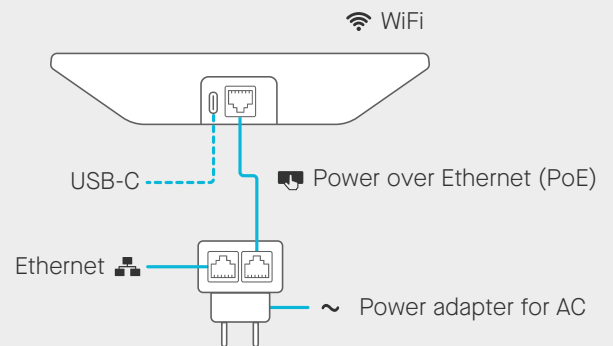

Neat Bar

- Camera & system LED
- Accelerometer
- Secure boot
- Zoom Rooms software
- Table stand, wall mount and screen mounting hardware
- Sensors for temperature, humidity, CO2 and VOC*

- 4x digital zoom
- 4056*3040 (12mp) capture resolution
- 120 degrees horizontal field of view
- People video resolution: Up to 1080p / 30fps
- Content video resolution: 720p/60 fps, 1080p / 30fps
- Hardware accelerated video encode and decode
- Automatic people framing*

- 3 sensor mics
- 5 microphones angled in an end-fire array
- Dedicated wide-angle ultrasonic tweeter
- Beamforming
- Echo cancellation
- Noise suppression

7.8 inches (198 mm)